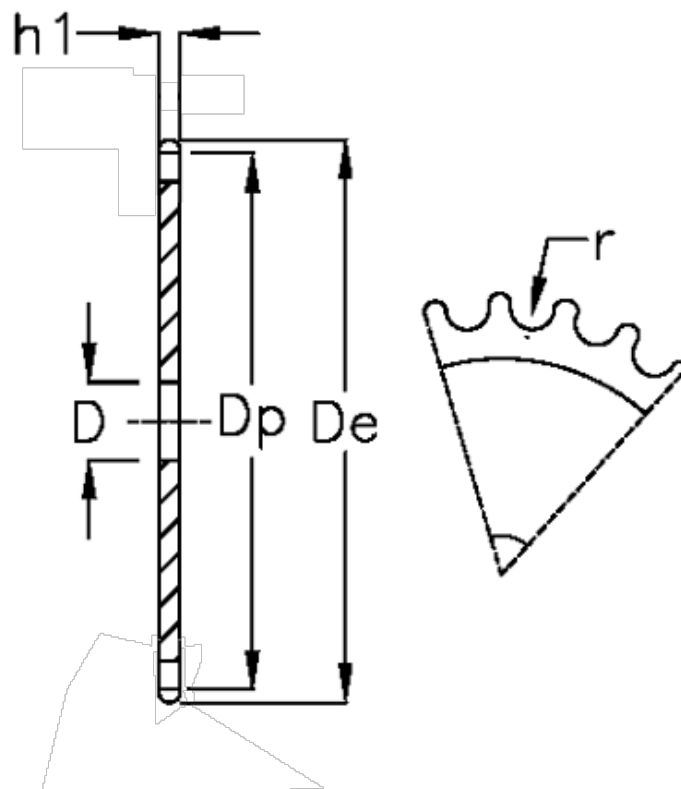

Article number: 616021008062

Description: Plate wheel 16 B-1 Z=62 simplex

Measures

C	= 3
D	= 30
De	= 514.5
Dp	= 501.5
For chain size	= 1 tomme x 17,02 mm
For chain type	= 16 B-1
h1	= 16.2
Number of teeth	= 62

r = 15.88